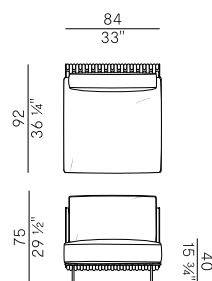

Collezione Soul \
Soul collection

Collezione composta da divano componibile, poltrona, chaise longue, pouf e tavolini. Divano, poltrona, chaise longue e pouf con struttura in lamiera e tubo d'acciaio verniciato a polveri epossidiche per outdoor, finitura antracite goffrato. Gambe in tubo d'acciaio inox AISI 316 verniciato a polveri epossidiche per outdoor. Schienale intrecciato a mano in treccia imbottita antracite. Imbottitura in poliuretano espanso ignifugo con rivestimento sigillante. I cuscini dello schienale e della seduta sono sfoderabili e staccabili dalla struttura. Rivestimenti di collezione. Tavolini in due dimensioni con base in lamiera e tubo d'acciaio verniciato a polveri epossidiche per outdoor antracite goffrato e piano in legno frassino waterproof, grès porcellanato ossido nero o pietra naturale.

Collection composed of modular sofa, lounge armchair, chaise longue, pouf, and coffee tables. Sofa, lounge armchair, chaise longue, and pouf with structure in epoxy powder coated embossed anthracite steel tube for outdoor. Feet in AISI 316 stainless steel tube painted with epoxy powders for outdoor. Hand-woven backrest in anthracite padded braid. Padding in fire retardant polyurethane foam with sealing coating. The back and seat cushions are removable and detachable from the structure. Coverings as per collection. Coffee tables in two sizes with base in epoxy powder coated embossed anthracite steel tube for outdoor and top in waterproof ash, black oxide laminated porcelain or light grey natural stone.