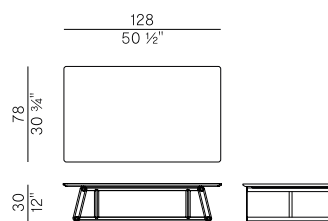

960/TR
tavolino \ coffee table