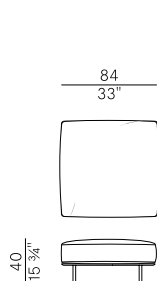

Collezione Soul \
Soul collection

Collezione composta da divano componibile, poltrona, chaise longue, pouf e tavolini. Divano, poltrona, chaise longue e pouf con struttura in lamiera e tubo d'acciaio verniciato a polveri epossidiche per outdoor, finitura antracite goffrato. Gambe in tubo d'acciaio inox AISI 316 verniciato a polveri epossidiche per outdoor. Schienale intrecciato a mano in treccia imbottita antracite. Imbottitura in poliuretano espanso ignifugo con rivestimento sigillante. I cuscini dello schienale e della seduta sono sfoderabili e staccabili dalla struttura. Rivestimenti di collezione. Tavolini in due dimensioni con base in lamiera e tubo d'acciaio verniciato a polveri epossidiche per outdoor antracite goffrato e piano in legno frassino waterproof, grès porcellanato ossido nero o pietra naturale.

Collection composed of modular sofa, lounge armchair, chaise longue, pouf, and coffee tables. Sofa, lounge armchair, chaise longue, and pouf with structure in epoxy powder coated embossed anthracite steel tube for outdoor. Feet in AISI 316 stainless steel tube painted with epoxy powders for outdoor. Hand-woven backrest in anthracite padded braid. Padding in fire retardant polyurethane foam with sealing coating. The back and seat cushions are removable and detachable from the structure. Coverings as per collection. Coffee tables in two sizes with base in epoxy powder coated embossed anthracite steel tube for outdoor and top in waterproof ash, black oxide laminated porcelain or light grey natural stone.