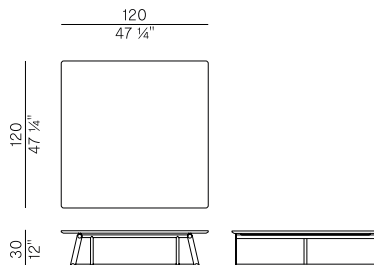

Collection composed of modular sofa, lounge armchair, chaise longue, pouf, and coffee tables. Sofa, lounge armchair, chaise longue, and pouf with structure in epoxy powder coated embossed anthracite steel tube for outdoor. Feet in AISI 316 stainless steel tube painted with epoxy powders for outdoor. Hand-woven backrest in anthracite padded braid. Padding in fire retardant polyurethane foam with sealing coating. The back and seat cushions are removable and detachable from the structure. Coverings as per collection. Coffee tables in two sizes with base in epoxy powder coated embossed anthracite steel tube for outdoor and top in waterproof ash, black oxide laminated porcelain or light grey natural stone.

960/TQ
tavolino \ coffee table