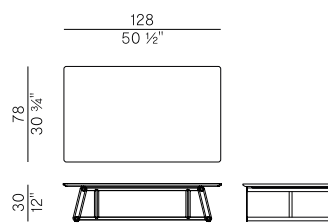

960/TR
tavolino \ coffee table