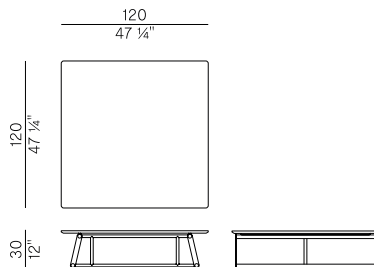

Collection composed of modular sofa, lounge armchair, chaise longue, pouf, and coffee tables. Sofa, lounge armchair, chaise longue, and pouf with structure in epoxy powder coated embossed anthracite steel tube for outdoor. Feet in AISI 316 stainless steel tube painted with epoxy powders for outdoor. Hand-woven backrest in anthracite padded braid. Padding in fire retardant polyurethane foam with sealing coating. The back and seat cushions are removable and detachable from the structure. Coverings as per collection. Coffee tables in two sizes with base in epoxy powder coated embossed anthracite steel tube for outdoor and top in waterproof ash, black oxide laminated porcelain or light grey natural stone.

960/TQ
tavolino \ coffee table