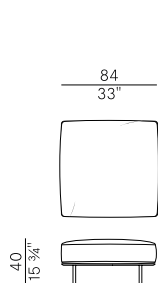

960/O
pouf \ pouf