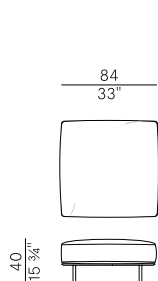

Collezione Soul \ Soul collection

Collezione composta da divano componibile, poltrona, chaise longue, pouf e tavolini. Divano, poltrona, chaise longue e pouf con struttura in lamiera e tubo d'acciaio verniciato a polveri epossidiche per outdoor, finitura antracite goffrato. Gambe in tubo d'acciaio inox AISI 316 verniciato a polveri epossidiche per outdoor. Schienale intrecciato a mano in treccia imbottita antracite. Imbottitura in poliuretano espanso ignifugo con rivestimento sigillante. I cuscini dello schienale e della seduta sono sfoderabili e staccabili dalla struttura. Rivestimenti di collezione. Tavolini in due dimensioni con base in lamiera e tubo d'acciaio verniciato a polveri epossidiche per outdoor antracite goffrato e piano in legno frassino waterproof, grès porcellanato ossido nero o pietra naturale.

Collection composed of modular sofa, lounge armchair, chaise longue, pouf, and coffee tables. Sofa, lounge armchair, chaise longue, and pouf with structure in epoxy powder coated embossed anthracite steel tube for outdoor. Feet in AISI 316 stainless steel tube painted with epoxy powders for outdoor. Hand-woven backrest in anthracite padded braid. Padding in fire retardant polyurethane foam with sealing coating. The back and seat cushions are removable and detachable from the structure. Coverings as per collection. Coffee tables in two sizes with base in epoxy powder coated embossed anthracite steel tube for outdoor and top in waterproof ash, black oxide laminated porcelain or light grey natural stone.