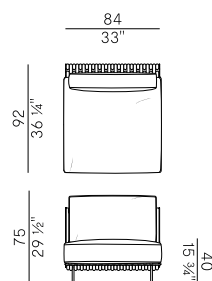

Collezione Soul \ Soul collection

Collezione composta da divano componibile, poltrona, chaise longue, pouf e tavolini. Divano, poltrona, chaise longue e pouf con struttura in lamiera e tubo d'acciaio verniciato a polveri epossidiche per outdoor, finitura antracite goffrato. Gambe in tubo d'acciaio inox AISI 316 verniciato a polveri epossidiche per outdoor. Schienale intrecciato a mano in treccia imbottita antracite. Imbottitura in poliuretano espanso ignifugo con rivestimento sigillante. I cuscini dello schienale e della seduta sono sfoderabili e staccabili dalla struttura. Rivestimenti di collezione. Tavolini in due dimensioni con base in lamiera e tubo d'acciaio verniciato a polveri epossidiche per outdoor antracite goffrato e piano in legno frassino waterproof, grès porcellanato ossido nero o pietra naturale.

Collection composed of modular sofa, lounge armchair, chaise longue, pouf, and coffee tables. Sofa, lounge armchair, chaise longue, and pouf with structure in epoxy powder coated embossed anthracite steel tube for outdoor. Feet in AISI 316 stainless steel tube painted with epoxy powders for outdoor. Hand-woven backrest in anthracite padded braid. Padding in fire retardant polyurethane foam with sealing coating. The back and seat cushions are removable and detachable from the structure. Coverings as per collection. Coffee tables in two sizes with base in epoxy powder coated embossed anthracite steel tube for outdoor and top in waterproof ash, black oxide laminated porcelain or light grey natural stone.