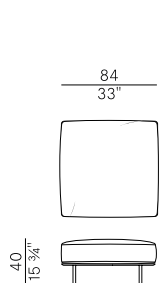

Collezione Soul \ Soul collection

Collezione composta da divano componibile, poltrona, chaise longue, pouf e tavolini. Divano, poltrona, chaise longue e pouf con struttura in lamiera e tubo d'acciaio verniciato a polveri epossidiche per outdoor, finitura antracite goffrato. Gambe in tubo d'acciaio inox AISI 316 verniciato a polveri epossidiche per outdoor. Schienale intrecciato a mano in treccia imbottita antracite. Imbottitura in poliuretano espanso ignifugo con rivestimento sigillante. I cuscini dello schienale e della seduta sono sfoderabili e staccabili dalla struttura. Rivestimenti di collezione. Tavolini in due dimensioni con base in lamiera e tubo d'acciaio verniciato a polveri epossidiche per outdoor antracite goffrato e piano in legno frassino waterproof, grès porcellanato ossido nero o pietra naturale.

Collection composed of modular sofa, lounge armchair, chaise longue, pouf, and coffee tables. Sofa, lounge armchair, chaise longue, and pouf with structure in epoxy powder coated embossed anthracite steel tube for outdoor. Feet in AISI 316 stainless steel tube painted with epoxy powders for outdoor. Hand-woven backrest in anthracite padded braid. Padding in fire retardant polyurethane foam with sealing coating. The back and seat cushions are removable and detachable from the structure. Coverings as per collection. Coffee tables in two sizes with base in epoxy powder coated embossed anthracite steel tube for outdoor and top in waterproof ash, black oxide laminated porcelain or light grey natural stone.