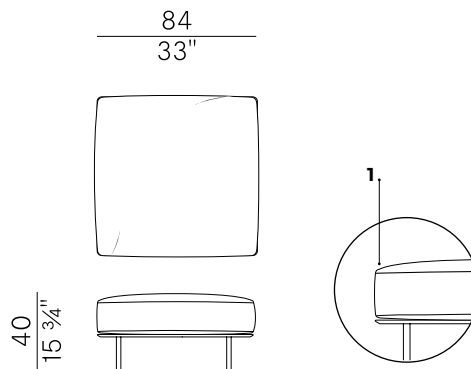

Informazioni tecniche \ Technical information

Descrizione tecnica \ Technical description

Pouf con struttura in acciaio verniciato a polveri epossidiche antracite goffrato. Piedi in acciaio inox verniciato a polveri epossidiche. Schienale in treccia imbottita antracite. Imbottitura in poliuretano espanso ignifugo con rivestimento sigillante e fodere esterna nei tessuti outdoor a collezione e bordino in contrasto. Finiture e rivestimenti di collezione.

Pouf with structure in epoxy powder coated anthracite embossed steel. Feet in epoxy powder coated stainless steel. Backrest in anthracite padded braid. Padding in fire-retardant polyurethane foam with Waterproof undercover and external lining as per collection and contrasting piping. Finishes as per collection

Dimensioni \ Dimensions

Consumi stoffe \ Fabric requirements

		FABRIC REQUIREMENTS		FABRIC REQUIREMENTS	
		x1	x2	x1	x2
	H 140	ml 1,45	ml 2,90		H 140 yd 1,58 yd 3,17
		PIPING (1.)		PIPING (1.)	
		x1	x2	x1	x2
	H 140	ml 0,30	ml 0,60		H 140 yd 0,32 yd 0,65