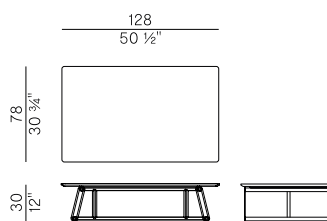

960/TR
tavolino \ coffee table