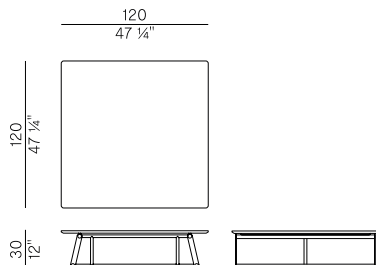

Collection composed of modular sofa, lounge armchair, chaise longue, pouf, and coffee tables. Sofa, lounge armchair, chaise longue, and pouf with structure in epoxy powder coated embossed anthracite steel tube for outdoor. Feet in AISI 316 stainless steel tube painted with epoxy powders for outdoor. Hand-woven backrest in anthracite padded braid. Padding in fire retardant polyurethane foam with sealing coating. The back and seat cushions are removable and detachable from the structure. Coverings as per collection. Coffee tables in two sizes with base in epoxy powder coated embossed anthracite steel tube for outdoor and top in waterproof ash, black oxide laminated porcelain or light grey natural stone.

960/TQ
tavolino \ coffee table