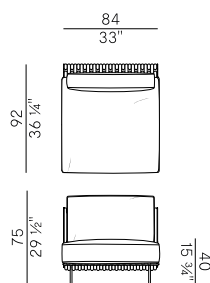

Collezione Soul \ Soul collection

Collezione composta da divano componibile, poltrona, chaise longue, pouf e tavolini. Divano, poltrona, chaise longue e pouf con struttura in lamiera e tubo d'acciaio verniciato a polveri epossidiche per outdoor, finitura antracite goffrato. Gambe in tubo d'acciaio inox AISI 316 verniciato a polveri epossidiche per outdoor. Schienale intrecciato a mano in treccia imbottita antracite. Imbottitura in poliuretano espanso ignifugo con rivestimento sigillante. I cuscini dello schienale e della seduta sono sfoderabili e staccabili dalla struttura. Rivestimenti di collezione. Tavolini in due dimensioni con base in lamiera e tubo d'acciaio verniciato a polveri epossidiche per outdoor antracite goffrato e piano in legno frassino waterproof, grès porcellanato ossido nero o pietra naturale.

Collection composed of modular sofa, lounge armchair, chaise longue, pouf, and coffee tables. Sofa, lounge armchair, chaise longue, and pouf with structure in epoxy powder coated embossed anthracite steel tube for outdoor. Feet in AISI 316 stainless steel tube painted with epoxy powders for outdoor. Hand-woven backrest in anthracite padded braid. Padding in fire retardant polyurethane foam with sealing coating. The back and seat cushions are removable and detachable from the structure. Coverings as per collection. Coffee tables in two sizes with base in epoxy powder coated embossed anthracite steel tube for outdoor and top in waterproof ash, black oxide laminated porcelain or light grey natural stone.