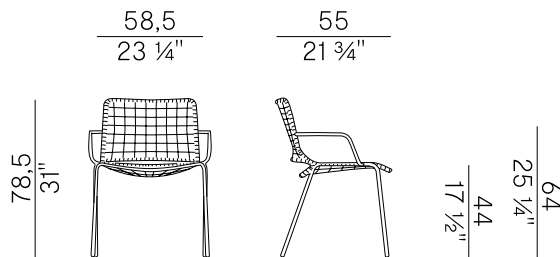

Informazioni tecniche \ Technical information

Descrizione tecnica \ Technical description

Poltroncina dining impilabile. Struttura con gambe in tubo Inox AISI 316 verniciato. Intrecci in cordino sintetico moka o in corda nautica. Finiture di collezione.

Stackable dining armchair. Structure with legs in painted AISI 316 stainless steel tube. Woven in moka synthetic rope or nautical rope. Materials as per collection.

Dimensioni \ Dimensions

Imballaggi \ Packaging

STACKABILITY

x4

PACKAGING

2 x box = m³ 0.32

gross weight - Kg 15