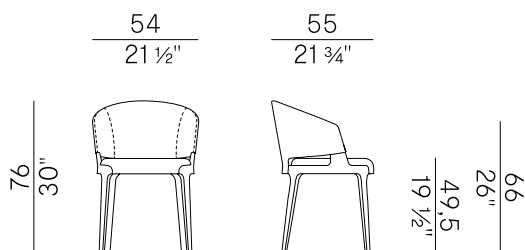

Informazioni tecniche \ Technical information

Descrizione tecnica \ Technical description

Poltroncina pozzetto con seduta e schienale imbottiti in poliuretano espanso ignifugo. Struttura in massello di frassino o noce Canaletto. Finiture e rivestimenti di collezione. Disponibile anche in versione bimaterica.

Tub chair with seat and backrest padded in fire retardant polyurethane foam. Structure in ash wood or Canaletto walnut. Finishes and covering as per collection. Available also in the bi-material version.

Dimensioni \ Dimensions

Consumi stoffe \ Fabric and leather requirements

FABRIC / LEATHER REQUIREMENTS

	x1	x2
H 140	ml 1,05	ml 2,00
LEATHER	m² 2,55	

FABRIC / LEATHER REQUIREMENTS

	x1	x2
H 55 1/4"	yd 1,15	yd 2,20
LEATHER	ft² 28	

1. EXTERNAL BACKREST

	x1	x2
LEATHER	m² 0,90	

1. EXTERNAL BACKREST

	x1	x2
LEATHER	ft² 10	

PACKAGING

1 x box = m³ 0,28
gross weight – Kg 11

2. SEAT AND INTERNAL BACKREST

	x1	x2
H 140	ml 0,80	ml 1,60

2. SEAT AND INTERNAL BACKREST

	x1	x2
H 55 1/4"	yd 0,90	yd 1,80