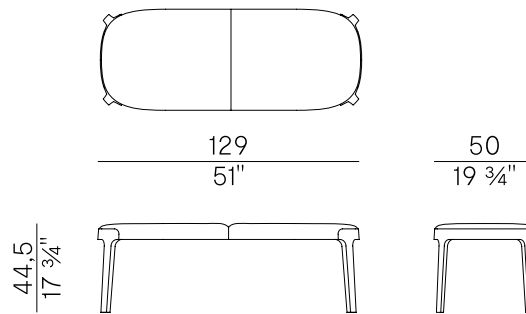

Informazioni tecniche \ Technical information

Descrizione tecnica \ Technical description

Panca imbottita in poliuretano espanso ignifugo. Struttura in massello di frassino. Finiture e rivestimenti di collezione.

Bench padded in fire retardant polyurethane foam. Structure in solid ash wood. Finishes and covering as per collection.

Dimensioni \ Dimensions

Consumi stoffe \ Fabric and leather requirements

FABRIC / LEATHER REQUIREMENTS

	x1	x2
H 140	ml 0,75	ml 1,50
LEATHER	m² 1,50	

FABRIC / LEATHER REQUIREMENTS

	x1	x2
H 55 1/4"	yd 0,85	yd 1,70
LEATHER	ft² 17	

PACKAGING

1 x box = m³ 0.42
gross weight – Kg 20