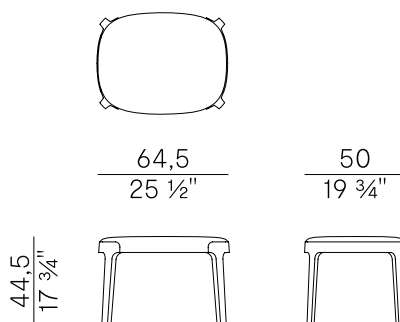

Informazioni tecniche \ Technical information

Descrizione tecnica \ Technical description

Panca imbottita in poliuretano espanso ignifugo. Struttura in massello di frassino. Finiture e rivestimenti di collezione.

Bench padded in fire retardant polyurethane foam. Structure in solid ash wood. Finishes and covering as per collection.

Dimensioni \ Dimensions

Consumi stoffe \ Fabric and leather requirements

FABRIC / LEATHER REQUIREMENTS		x1	x2
	H 140	ml 0,75	ml 1,50
	LEATHER	m² 0,90	

FABRIC / LEATHER REQUIREMENTS		x1	x2
	H 55 1/4"	yd 0,82	yd 1,64
	LEATHER	ft² 10	

PACKAGING

1 x box = m³ 0.21
gross weight – Kg 11