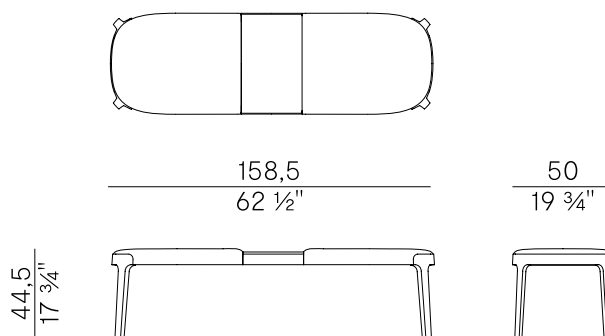

Informazioni tecniche \ Technical information

Descrizione tecnica \ Technical description

Panca con tavolino, imbottita in poliuretano espanso ignifugo. Struttura in massello di frassino. Finiture e rivestimenti di collezione.

Bench with table, padded in fire retardant polyurethane foam. Structure in solid ash wood. Finishes and covering as per collection.

Dimensioni \ Dimensions

Consumi stoffe \ Fabric and leather requirements

FABRIC / LEATHER REQUIREMENTS

	x1	x2
H 140	ml 1,50	ml 3,00

LEATHER m² 3,20

FABRIC / LEATHER REQUIREMENTS

	x1	x2
H 55 1/4"	yd 1,65	yd 3,30

LEATHER ft² 35

PACKAGING

1 x box = m³ 0.49
gross weight - Kg 25