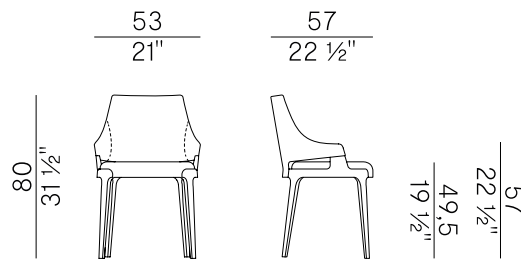

Informazioni tecniche \ Technical information

Descrizione tecnica \ Technical description

Sedia dining imbottita in poliuretano espanso ignifugo. Struttura in massello di frassino o noce Canaletto. Finiture e rivestimenti di collezione. Disponibile anche in versione bimaterica.

Dining chair padded in fire retardant polyurethane foam. Structure in solid ash wood or Canaletto walnut. Finishes and covering as per collection. Available also in the bi-material version.

Dimensioni \ Dimensions

Consumi stoffe \ Fabric and leather requirements

FABRIC / LEATHER REQUIREMENTS		x1	x2
	H 140	ml 1,00	ml 2,00
	LEATHER	m² 2,25	

FABRIC / LEATHER REQUIREMENTS		x1	x2
	H 55 1/4"	yd 1,10	yd 2,20
	LEATHER	ft² 24	

1. EXTERNAL BACKREST		x1	x2
	LEATHER	m² 1,00	

1. EXTERNAL BACKREST		x1	x2
	LEATHER	ft² 11	

PACKAGING

1 x box = m³ 0.28
gross weight - Kg 11

2. SEAT AND INTERNAL BACKREST		x1	x2
	H 140	ml 0,85	ml 1,70

2. SEAT AND INTERNAL BACKREST		x1	x2
	H 55 1/4"	yd 0,95	yd 1,90