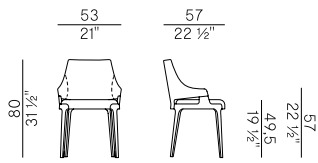

942
sedia dining \ dining chair