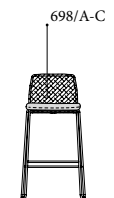

Predefined combinations as per collection:

- Embossed white painted structure and matt white pvc rope.
- Embossed anthracite painted structure and matt anthracite pvc rope or hemp nautical rope.

Seat cushion available.

698  $\times 6$   
sedia impilabile \ stackable chair

698/C  
cuscino \ cushion

698/P  $\times 6$   
poltroncina impilabile \ stackable armchair

698/P-C  
cuscino \ cushion

698/S  
sgabello basso \ counterstool

698/S-C  
cuscino \ cushion

698/A  
sgabello alto \ barstool

698/A-C  
cuscino \ cushion

698/LP  $\times 4$   
poltrona impilabile \ stackable lounge chair

698/LP-C  
cuscino \ cushion

698/D  
divano \ sofa