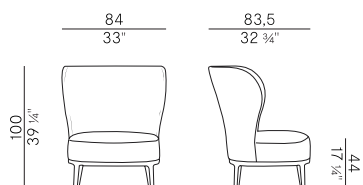

Collezione Spring \
Spring collection

Collezione di sedute e tavolini così composta:
- Divano, bergère e pouf/poggiapiedi con struttura in massello di faggio, imbottiti in poliuretano espanso ignifugo;
- Tavolino con struttura in massello di frassino e piano circolare in frassino, marmo o vetro temperato retro verniciato;
- Tavolino, a due altezze, con struttura in massello di frassino e piano ovaloide in frassino, marmo o vetro temperato retro verniciato;
Finiture e rivestimenti di collezione.

Collection of seats and coffee tables composed as follows:
- Sofa, bergère and pouf/footrest with solid beech wood structure, padded in fire retardant polyurethane foam.
- Coffee table with structure in solid ash wood and circular top in ash wood, marble or back painted tempered glass.
- Coffee table, in two heights, with structure in solid ash wood and oval top in ash wood, marble or back painted tempered glass.
Finishes and coverings as per collection.

841/P
bergère \ wing chair