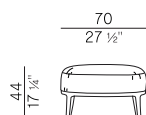

841/S
pouf \ pouf