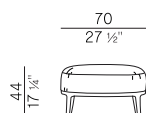

841/S
pouf \ pouf