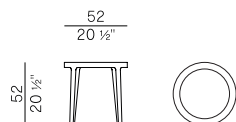

841/TBC
tavolino \ coffee table