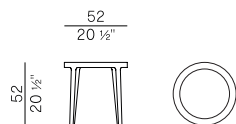

841/TBC
tavolino \ coffee table