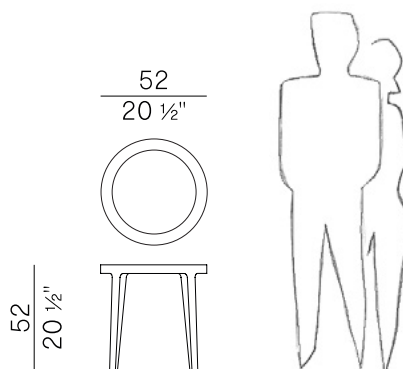

Coffee table with solid ash wood frame. Ash wood, marble, or tempered back-painted glass top. Materials as per collection.

Dimensioni \ Dimensions

Imballaggi \ Packaging

PACKAGING

1 box = m³ 0.24

gross weight wood - Kg 12