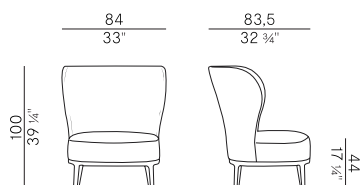

Collezione Spring \
Spring collection

Collezione di sedute e tavolini così composta:
- Divano, bergère e pouf/poggiapiedi con struttura in massello di faggio, imbottiti in poliuretano espanso ignifugo;
- Tavolino con struttura in massello di frassino e piano circolare in frassino, marmo o vetro temperato retro verniciato;
- Tavolino, a due altezze, con struttura in massello di frassino e piano ovaloide in frassino, marmo o vetro temperato retro verniciato;
Finiture e rivestimenti di collezione.

Collection of seats and coffee tables composed as follows:
- Sofa, bergère and pouf/footrest with solid beech wood structure, padded in fire retardant polyurethane foam.
- Coffee table with structure in solid ash wood and circular top in ash wood, marble or back painted tempered glass.
- Coffee table, in two heights, with structure in solid ash wood and oval top in ash wood, marble or back painted tempered glass.
Finishes and coverings as per collection.

841/P
bergère \ wing chair