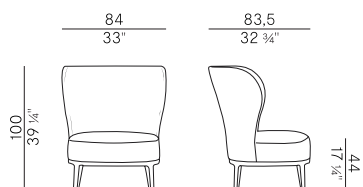

Collezione Spring \
Spring collection

Collezione di sedute e tavolini così
composta:

- Divano, bergère e pouf/poggiapiedi con struttura in massello di faggio, imbottiti in poliuretano espanso ignifugo;
- Tavolino con struttura in massello di frassino e piano circolare in frassino, marmo o vetro temperato retro verniciato;
- Tavolino, a due altezze, con struttura in massello di frassino e piano ovaloide in frassino, marmo o vetro temperato retro verniciato;

Finiture e rivestimenti di collezione.

Collection of seats and coffee tables
composed as follows:

- Sofa, bergère and pouf/footrest with solid beech wood structure, padded in fire retardant polyurethane foam.
- Coffee table with structure in solid ash wood and circular top in ash wood, marble or back painted tempered glass.
- Coffee table, in two heights, with structure in solid ash wood and oval top in ash wood, marble or back painted tempered glass.

Finishes and coverings as per collection.

841/P
bergère \ wing chair