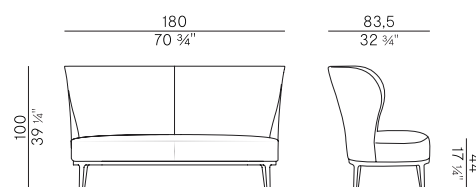

841/D
divano \ sofa