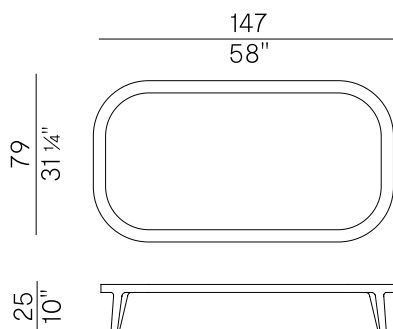

Coffee table with solid ash wood frame. Ash wood, marble, or tempered back-painted glass top. Materials as per collection.

Dimensioni \ Dimensions

Imballaggi \ Packaging

PACKAGING

1 box = m³ 0.60

gross weight wood - Kg 37