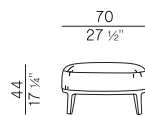

841/S
pouf \ pouf