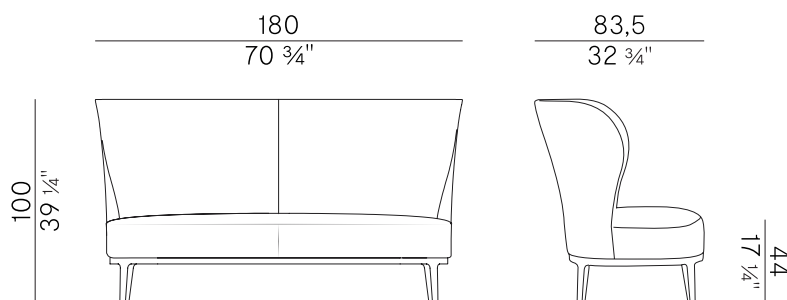

Informazioni tecniche \ Technical information

Descrizione tecnica \ Technical description

Divano in massello di faggio, imbottita in poliuretano espanso ignifugo. Disponibile anche in versione bimaterica. Finiture e rivestimenti di collezione.

Solid beech wood sofa, padded in fire retardant polyurethane foam. Available also in the bi-material version. Materials and coverings as per collection.

Dimensioni \ Dimensions

Consumi stoffe \ Fabric and leather requirements

FABRIC / LEATHER REQUIREMENTS

	x1	x2
H 140	ml 6,00	ml 12,00
LEATHER	m² 22,50	

FABRIC / LEATHER REQUIREMENTS

	x1	x2
H 55 1/4"	yd 6,60	yd 13,20
LEATHER	ft² 243	

PACKAGING

1 x box = m³ 1,80
gross weight – Kg 68