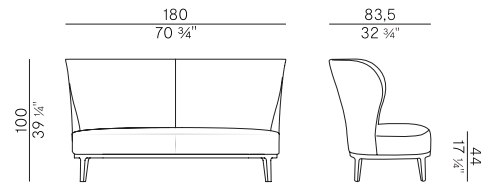

841/D
divano \ sofa