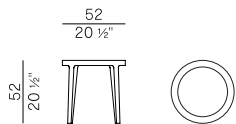

841/TBC
tavolino \ coffee table