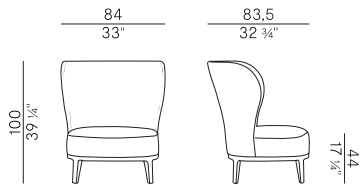

Collection of seats and coffee tables composed as follows:
 - Sofa, bergère and pouf/footrest with solid beech wood structure, padded in fire retardant polyurethane foam.
 - Coffee table with structure in solid ash wood and circular top in ash wood, marble or back painted tempered glass.
 - Coffee table, in two heights, with structure in solid ash wood and oval top in ash wood, marble or back painted tempered glass.
 Finishes and coverings as per collection.