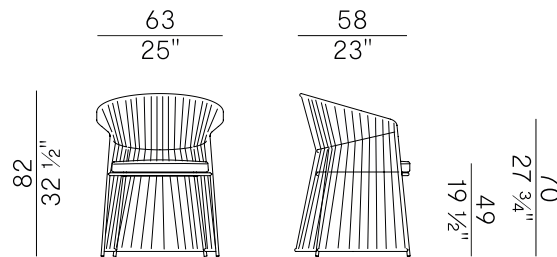

Dimensioni \ Dimensions

Consumi stoffe \ Fabric requirements

FABRIC REQUIREMENTS				FABRIC REQUIREMENTS			
		x1	x2		x1	x2	
	H 140	ml 0,60	ml 1,20		H 55 1/4"	yd 0,65	yd 1,30

PACKAGING

1 x box = m³ 0,35
gross weight - Kg 13