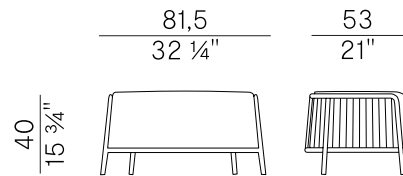

Dimensioni \ Dimensions

Consumi stoffe \ Fabric requirements

	FABRIC REQUIREMENTS	
	x1	x2
 H 140	ml 1,35	ml 2,70

	FABRIC REQUIREMENTS	
	x1	x2
 H 55 1/4"	yd 1,48	yd 2,96

PACKAGING

1 x box = m³ 0,60

Finiture \ Finishes