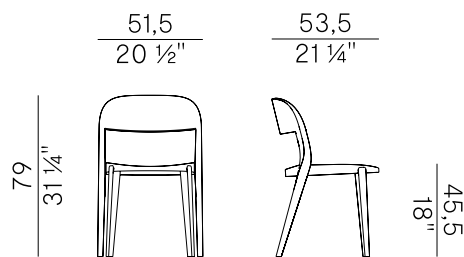

Minima is the new chair entirely made out of wood, designed by Mario Ferrarini, developed from the idea to create a welcoming and robust object with fluid and energetic lines. It is a reassuring project in its precise and accurate vision that stand out for its thoughtful details and rigorous profile. The plywood of the seat and the backrest is designed following a sinuous harmony and the legs in solid ash wood are worked to accommodate the backrest thanks to an elegant twist that enhances the light effects and the refined workmanship typical of Potocco, emphasizing the company's masterful ability to work with wood.

Dimensioni \
Dimensions

Imballaggi \
Packaging

STACKABILITY

x4

PACKAGING

1 x box = m³ 0.30

gross weight – Kg 9,5

Finiture \ Finishes