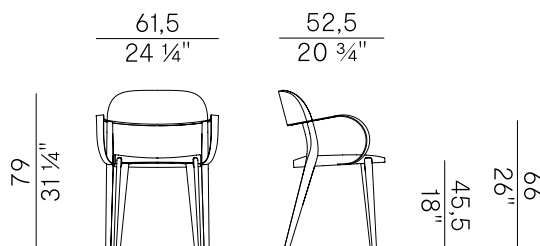

Informazioni tecniche \ Technical information

Descrizione tecnica \ Technical description

Poltroncina dining impilabile con struttura in frassino. Gambe in massello di frassino. Bracciolo in metallo verniciato o metallo ottone brunito. Finiture di collezione.

Stackable dining armchair with ash wood structure. Legs in solid ash wood. Armrest in painted metal or bronzed brass metal. Finishes as per collection.

Dimensioni \ Dimensions

Imballaggi \ Packaging

STACKABILITY

×2

PACKAGING

1 × box = m³ 0.30

gross weight – Kg 10,5