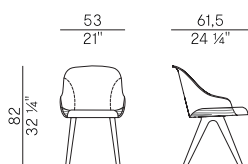

Collezione Lyz \
Lyz collection

Sedia e poltroncina dining con seduta e schienale imbottiti in poliuretano espanso ignifugo e gambe in massello di frassino. Proposte con dettaglio alla base della seduta in massello di frassino o con seduta tutta imbottita.

Disponibili con le seguenti basi:

- Base fissa con quattro gambe in massello di frassino.
- Base girevole a quattro razze in metallo verniciato Aval o nero goffrato con, su richiesta, meccanismo di ritorno.
- Base centrale a cono girevole in metallo verniciato antracite goffrato o nero goffrato con meccanismo di ritorno.

Finiture e rivestimenti di collezione.

Dining chair and dining armchair with seat and backrest upholstered in fire retardant polyurethane foam and legs in solid ash wood. Proposed with detail at the base of the seat in solid ash wood or with seat fully upholstered.

Available with different bases:

- Fixed version with base in solid ash wood.
- Four-star swivel base in embossed painted metal, finishes Aval or black with return mechanism upon request.
- Central cone base in anthracite or black embossed painted metal with return mechanism.

Finishes and coverings as per collection.

918
sedia dining \ dining chair