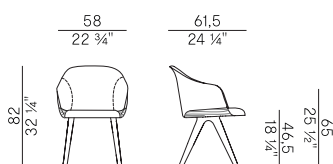

918/P
poltroncina dining \ dining armchair