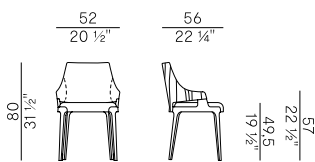

Collection of seats with external wooden backrest composed as follows:

- Dining chairs and armchairs with backrest in two different heights and external backrest in ash wood or Canaletto walnut. Internal backrest and seat padded in fire retardant polyurethane foam. Structure in solid ash wood or Canaletto walnut.
- Dining tub chair with external backrest in ash wood or Canaletto walnut. Internal backrest and seat padded in fire retardant polyurethane foam. Structure in solid ash wood or Canaletto walnut.
- Barstool and counter stool with external backrest in ash wood or Canaletto walnut. Internal backrest and seat padded in fire retardant polyurethane foam. Structure in solid ash wood or Canaletto walnut. Footrest in satin stainless steel.

Finishes and coverings as per collection.

942/W
sedia dining \ dining chair