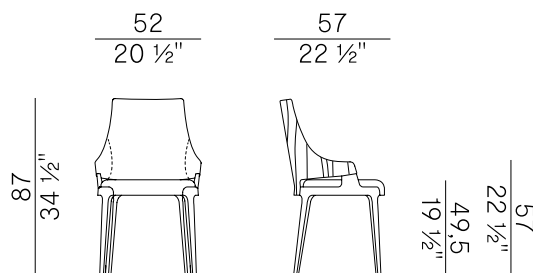

Dimensioni \ Dimensions

Consumi stoffe \ Fabric and leather requirements

FABRIC / LEATHER REQUIREMENTS

	x1	x2
 H 140	ml 0,85	ml 1,70
 LEATHER	m ² 1,70	

FABRIC / LEATHER REQUIREMENTS

	x1	x2
 H 55 1/4"	yd 0,93	yd 1,86
 LEATHER	ft ² 19	