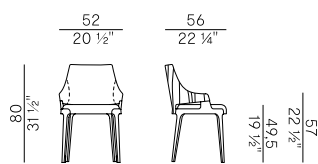

Collection of seats with external wooden backrest composed as follows:

- Dining chairs and armchairs with backrest in two different heights and external backrest in ash wood or Canaletto walnut. Internal backrest and seat padded in fire retardant polyurethane foam. Structure in solid ash wood or Canaletto walnut.
- Dining tub chair with external backrest in ash wood or Canaletto walnut. Internal backrest and seat padded in fire retardant polyurethane foam. Structure in solid ash wood or Canaletto walnut.
- Barstool and counter stool with external backrest in ash wood or Canaletto walnut. Internal backrest and seat padded in fire retardant polyurethane foam. Structure in solid ash wood or Canaletto walnut. Footrest in satin stainless steel.

Finishes and coverings as per collection.

942/W
sedia dining \ dining chair