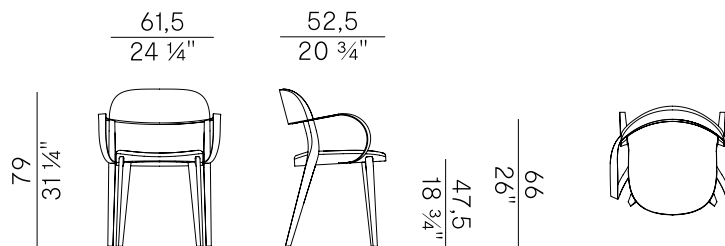

Informazioni tecniche \ Technical information

Descrizione tecnica \ Technical description

Poltroncina dining impilabile con struttura in frassino. Gambe in massello di frassino. Seduta imbottita. Bracciolo in metallo verniciato o metallo ottone brunito. Finiture di collezione.

Stackable dining armchair with ash wood structure. Legs in solid ash wood. Upholstered seat. Armrest in painted metal or bronzed brass metal. Finishes as per collection.

Dimensioni \ Dimensions

Imballaggi \ Packaging

FABRIC REQUIREMENTS				FABRIC REQUIREMENTS			
		x1	x2			x1	x2
	H 140	ml 0,60	ml 0,60		H 55 1/4"	yd 0,66	yd 0,66
	LEATHER	m² 0,50			LEATHER	ft² 5,40	
	STACKABILITY				PACKAGING		
		x2			1 x box = m³ 0.30		
					gross weight – Kg 10,5