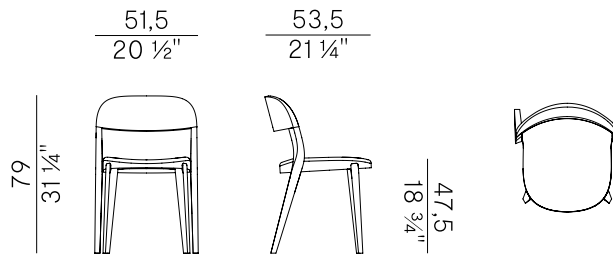

Minima is a collection of wooden seats characterized by weighted details and a rigorous profile. The variant with the upholstered seat represents a comfortable yet essential and elegant alternative, designed for the intimacy of domestic spaces but also for ambitious contract projects. The welcoming design and soft shapes give shape to a piece of furniture that combines Potocco's masterful woodworking skills with care in upholstery making.

Dimensioni \ Dimensions

Imballaggi \ Packaging

FABRIC REQUIREMENTS				FABRIC REQUIREMENTS			
		x1	x2		x1	x2	
	H 140	ml 0,60	ml 0,60		H 55 1/4"	yd 0,66	yd 0,66
	LEATHER	m ² 0,50			LEATHER	ft ² 5,40	
	STACKABILITY				PACKAGING		
			x4		1 x box = m ³ 0.30		
					gross weight – Kg 9,5		