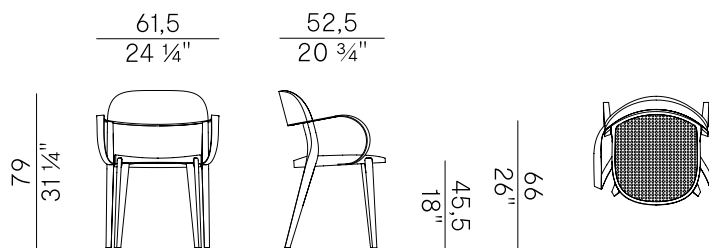

Informazioni tecniche \ Technical information

Descrizione tecnica \ Technical description

Poltroncina dining impilabile con struttura in frassino. Gambe in massello di frassino. Seduta in Paglia di Vienna. Bracciolo in metallo verniciato o metallo ottone brunito. Finiture di collezione.

Stackable dining armchair with ash wood structure. Legs in solid ash wood. Vienna straw seat. Armrest in painted metal or bronzed brass metal. Finishes as per collection.

Dimensioni \ Dimensions

Imballaggi \ Packaging

STACKABILITY

×2

PACKAGING

1 × box = m³ 0.30

gross weight – Kg 10,5