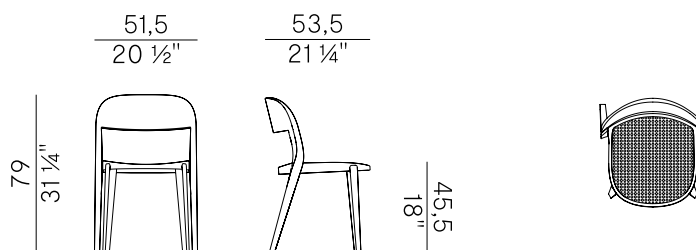

Informazioni tecniche \ Technical information

Descrizione tecnica \ Technical description

Sedia dining impilabile con struttura in frassino. Gambe in massello di frassino. Seduta in paglia di Vienna.

Stackable dining chair with ash wood structure. Legs in solid ash wood. Vienna straw seat.

Dimensioni \ Dimensions

Imballaggi \ Packaging

	STACKABILITY
	x4
	PACKAGING
	1 x box = m³ 0.30
	gross weight – Kg 9,5