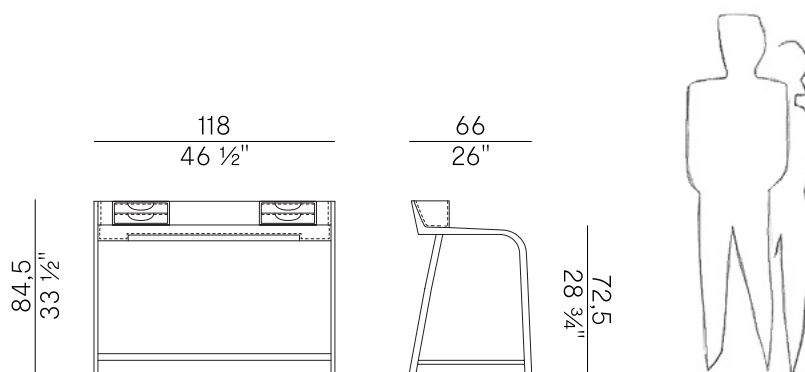

Informazioni tecniche \ Technical information

Descrizione tecnica \ Technical description

Scrivania con struttura in massello di faggio con piano e cassetti rivestiti in cuoietto. Finiture e rivestimenti di collezione.

Writing desk with solid beech wood structure and hide-leathercovered top and drawers. Finishes and coverings as per collection.

Dimensioni \ Dimensions

Consumi stoffe \ Fabric and leather requirements

PACKAGING

1 box = m³ 1.00

gross weight – Kg 30