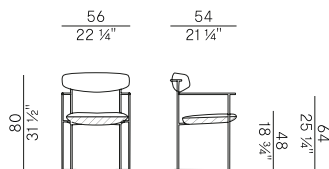

922/PMB-OUT
poltroncina dining \ dining armchair