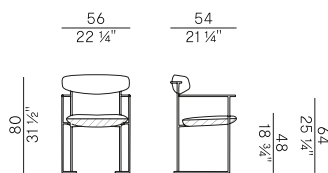

922/PMB-OUT
poltroncina dining \ dining armchair