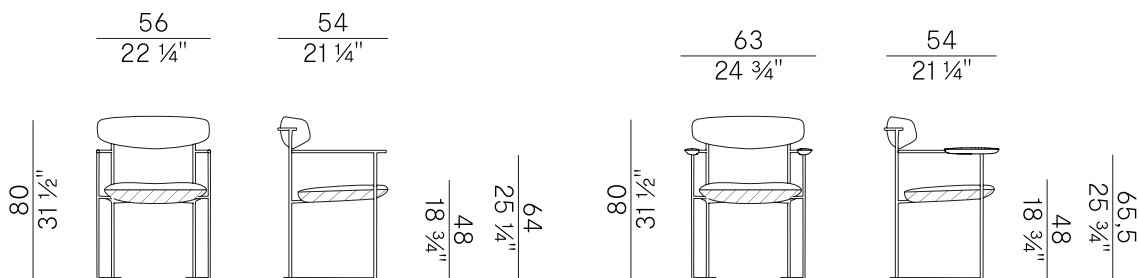

Informazioni tecniche \ Technical information

Descrizione tecnica \ Technical description

Poltroncina dining con struttura in tondino d'acciaio verniciato a polveri epossidiche per outdoor nelle finiture antracite o Aval. Schienale in massello di iroko. Seduta imbottita con guscio sottostante rigido verniciato acrilico per esterno, nello stesso colore e goffatura fine del fusto. Rivestimenti di collezione.

Dining armchair with structure in embossed metal rod painted with epoxy powders in anthracite or Aval finishes. Backrest in solid iroko wood. Padded seat with rigid underlying shell, acrylic painted for outdoors, in the same color and fine embossing of the structure. Coverings as per collection.

Dimensioni \ Dimensions

Consumi stoffe \ Fabric requirements

FABRIC REQUIREMENTS			
		x1	x2
	H 140	ml 0,80	ml 1,60

FABRIC REQUIREMENTS			
		x1	x2
	H 55 1/4"	yd 1,04	yd 2,08

PACKAGING

1 x box = m³ 0.31
gross weight - Kg 14