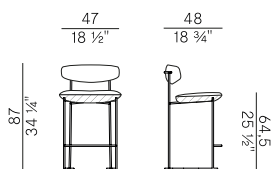

922/SMB-OUT
sgabello basso \ counter stool