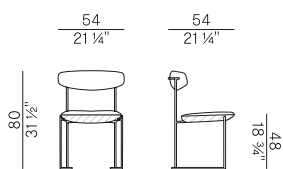

Collezione outdoor Keel Light \ Keel Light outdoor collection

Collezione costituita da sedia e poltroncina dining, poltrona lounge e sgabelli a due altezze. Struttura in tondino di acciaio verniciato antracite o Aval goffrato. Schienale in massello di frassino e seduta imbottita in poliuretano espanso ignifugo con guscio sottostante rigido verniciato, nello stesso colore e goffatura fine del fusto. Finiture e rivestimenti di collezione.

Collection consisting of dining chair and dining armchair, lounge armchair and two height stools. Structure in anthracite or Aval embossed painted steel rod. Backrest in solid ash wood and seat padded in fire retardant polyurethane foam with rigid underlying shell painted in the same color and fine embossing of the structure. Materials and coverings as per collection.

922/MB-OUT
sedia dining \ dining chair