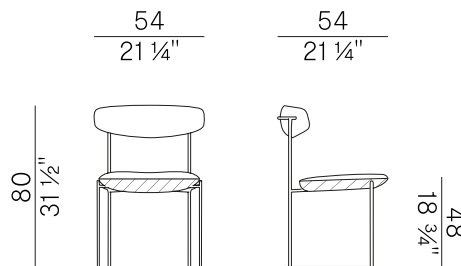

Dimensioni \ Dimensions

Consumi stoffe \ Fabric requirements

FABRIC REQUIREMENTS			
		x1	x2
	H 140	ml 0,80	ml 1,60

FABRIC REQUIREMENTS			
		x1	x2
	H 55 1/4"	yd 1,04	yd 2,08

PACKAGING

1 x box = m³ 0.31
gross weight - Kg 14