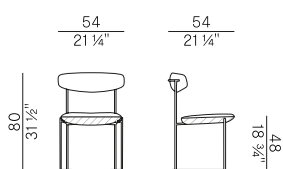

Collezione outdoor Keel Light \ Keel Light outdoor collection

Collezione costituita da sedia e poltroncina dining, poltrona lounge e sgabelli a due altezze. Struttura in tondino di acciaio verniciato antracite o Aval goffrato. Schienale in massello di frassino e seduta imbottita in poliuretano espanso ignifugo con guscio sottostante rigido verniciato, nello stesso colore e goffatura fine del fusto. Finiture e rivestimenti di collezione.

Collection consisting of dining chair and dining armchair, lounge armchair and two height stools. Structure in anthracite or Aval embossed painted steel rod. Backrest in solid ash wood and seat padded in fire retardant polyurethane foam with rigid underlying shell painted in the same color and fine embossing of the structure. Materials and coverings as per collection.

922/MB-OUT
sedia dining \ dining chair