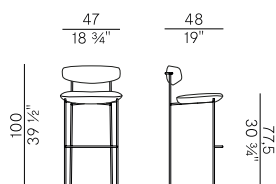

Dimensioni \ Dimensions

BRACCIOLI IN IROKO
IROKO WOOD ARMRESTS

Consumi stoffe \ Fabric requirements

FABRIC REQUIREMENTS		
	x1	x2
	H 140 ml 0,80	ml 1,60

FABRIC REQUIREMENTS		
	x1	x2
	H 55 1/4" yd 0,88	yd 1,76

922-OUT
sedia dining \ dining chair

922/P-OUT
poltroncina dining \ dining armchair

922/S-OUT
sgabello basso \ counter stool

922/A-OUT
sgabello alto \ barstool

922/L-OUT
poltrona lounge \ lounge armchair