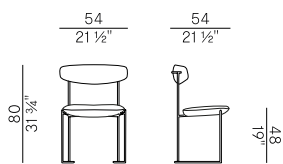

Collezione outdoor Keel \ Keel outdoor collection

Collezione costituita da sedia e poltroncina dining, poltrona lounge e sgabelli a due altezze. Struttura in tondino d'acciaio verniciato a polveri epossidiche per outdoor nelle finiture antracite o Aval, schienale in massello di iroko. Possibilità di aggiunta del bracciolo in massello di Iroko nella poltroncina dining e nella poltrona lounge. Seduta imbottita in poliuretano espanso ignifugo. Rivestimenti di collezione.

Collection consisting of dining chair and armchair, lounge armchair and stools in two heights. Structure in anthracite or Aval embossed steel rod for outdoor, backrest in solid iroko wood. Possibility of adding a solid Iroko armrest in the dining armchair and lounge armchair. Upholstered seat in fire retardant polyurethane foam. Coverings as per collection.

922-OUT
sedia dining \ dining chair