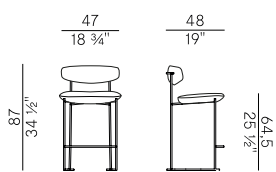

922/S-OUT
sgabello basso \ counter stool