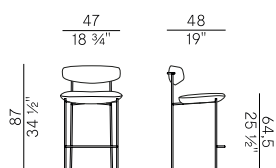

922/S-OUT
sgabello basso \ counter stool