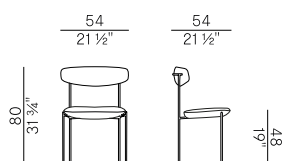

Collezione outdoor Keel \ Keel outdoor collection

Collezione costituita da sedia e poltroncina dining, poltrona lounge e sgabelli a due altezze. Struttura in tondino d'acciaio verniciato a polveri epossidiche per outdoor nelle finiture antracite o Aval, schienale in massello di iroko. Possibilità di aggiunta del bracciolo in massello di Iroko nella poltroncina dining e nella poltrona lounge. Seduta imbottita in poliuretano espanso ignifugo. Rivestimenti di collezione.

Collection consisting of dining chair and armchair, lounge armchair and stools in two heights. Structure in anthracite or Aval embossed steel rod for outdoor, backrest in solid iroko wood. Possibility of adding a solid Iroko armrest in the dining armchair and lounge armchair. Upholstered seat in fire retardant polyurethane foam. Coverings as per collection.

922-OUT
sedia dining \ dining chair