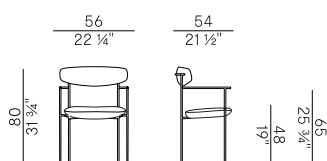

922/P-OUT
poltroncina dining \ dining armchair