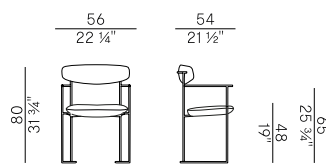

922/P-OUT
poltroncina dining \ dining armchair