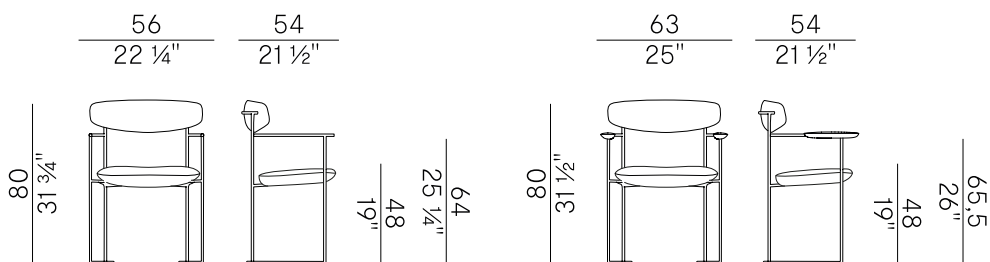

Informazioni tecniche \ Technical information

Descrizione tecnica \ Technical description

Poltroncina dining con struttura in tondino di acciaio verniciato goffrato antracite o Aval. Schienale in massello di iroko e seduta imbottita in poliuretano espanso ignifugo. Possibilità di aggiunta del bracciolo in massello di iroko. Finiture e rivestimenti di collezione.

Dining armchair with structure in anthracite or Aval embossed painted steel rod. Backrest in solid iroko wood and seat padded in fire retardant polyurethane foam. Possibility of adding a solid Iroko armrest. Materials and coverings as per collection.

Dimensioni \ Dimensions

BRACCIOLI IN IROKO
IROKO WOOD ARMRESTS

Consumi stoffe \ Fabric requirements

FABRIC REQUIREMENTS		
	x1	x2
	H 140 ml 0,80	ml 1,60

FABRIC REQUIREMENTS		
	x1	x2
	H 55 1/4" yd 0,88	yd 1,76

PACKAGING

1 x box = m³ 0.31
gross weight - Kg 13