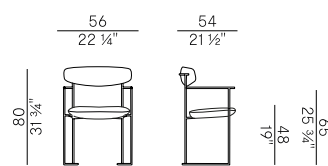

922/P-OUT
poltroncina dining \ dining armchair