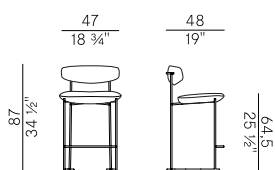

922/S-OUT
sgabello basso \ counter stool