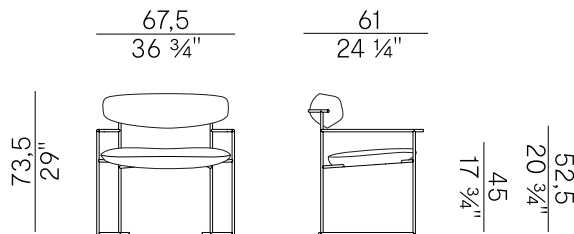

The Keel family, consisting of dining chair and dining armchair, armchair and two-height stools, was born from the research of the relationship between geometric rigor and organic sinuosity. Keel, which differs from the Keel Light collection for the fully upholstered seat, refers to the nautical world, representing the attempt to find the best balance between a linear structure in steel rod and support elements in solid ash wood with soft and sinuous shapes that have a very particular manufacturing process. Keel is available also in the indoor version in solid ash wood.

Dimensioni \ Dimensions

Consumi stoffe \ Fabric requirements

FABRIC REQUIREMENTS			
		x1	x2
	H 140	ml 0,95	ml 1,90

FABRIC REQUIREMENTS			
		x1	x2
	H 55 1/4"	yd 1,04	yd 2,08

PACKAGING

1 x box = m³ 0.35
gross weight - Kg 16