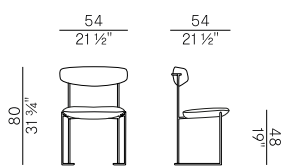

Collezione outdoor Keel \ Keel outdoor collection

Collezione costituita da sedia e poltroncina dining, poltrona lounge e sgabelli a due altezze. Struttura in tondino d'acciaio verniciato a polveri epossidiche per outdoor nelle finiture antracite o Aval, schienale in massello di iroko. Possibilità di aggiunta del bracciolo in massello di Iroko nella poltroncina dining e nella poltrona lounge. Seduta imbottita in poliuretano espanso ignifugo. Rivestimenti di collezione.

Collection consisting of dining chair and armchair, lounge armchair and stools in two heights. Structure in anthracite or Aval embossed steel rod for outdoor, backrest in solid iroko wood. Possibility of adding a solid Iroko armrest in the dining armchair and lounge armchair. Upholstered seat in fire retardant polyurethane foam. Coverings as per collection.

922-OUT
sedia dining \ dining chair