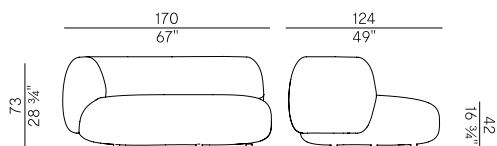

Collezione Jade \ Jade collection

Collezione composta da poltroncina dining, poltrone lounge, divano componibile e tavolini. Poltroncina dining, poltrone lounge e divano componibile, imbottiti in poliuretano espanso ignifugo. Rivestimenti di collezione. Tavolini con base in frassino e piano in marmo.

Collection composed of dining armchair, lounge armchairs, modular sofa and coffee tables. Dining armchair, lounge armchairs and modular sofa, padded in fire-retardant polyurethane foam. Coverings as per collection. Coffee tables with ash wood base and marble top.

953/OC
modulo off-shape \ off-shape corner