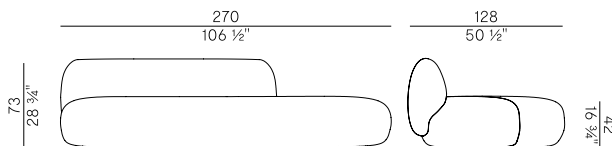

953/RE
recamiere \ recamiere