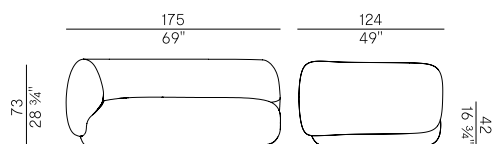

953/CC
combit corner \ combit corner